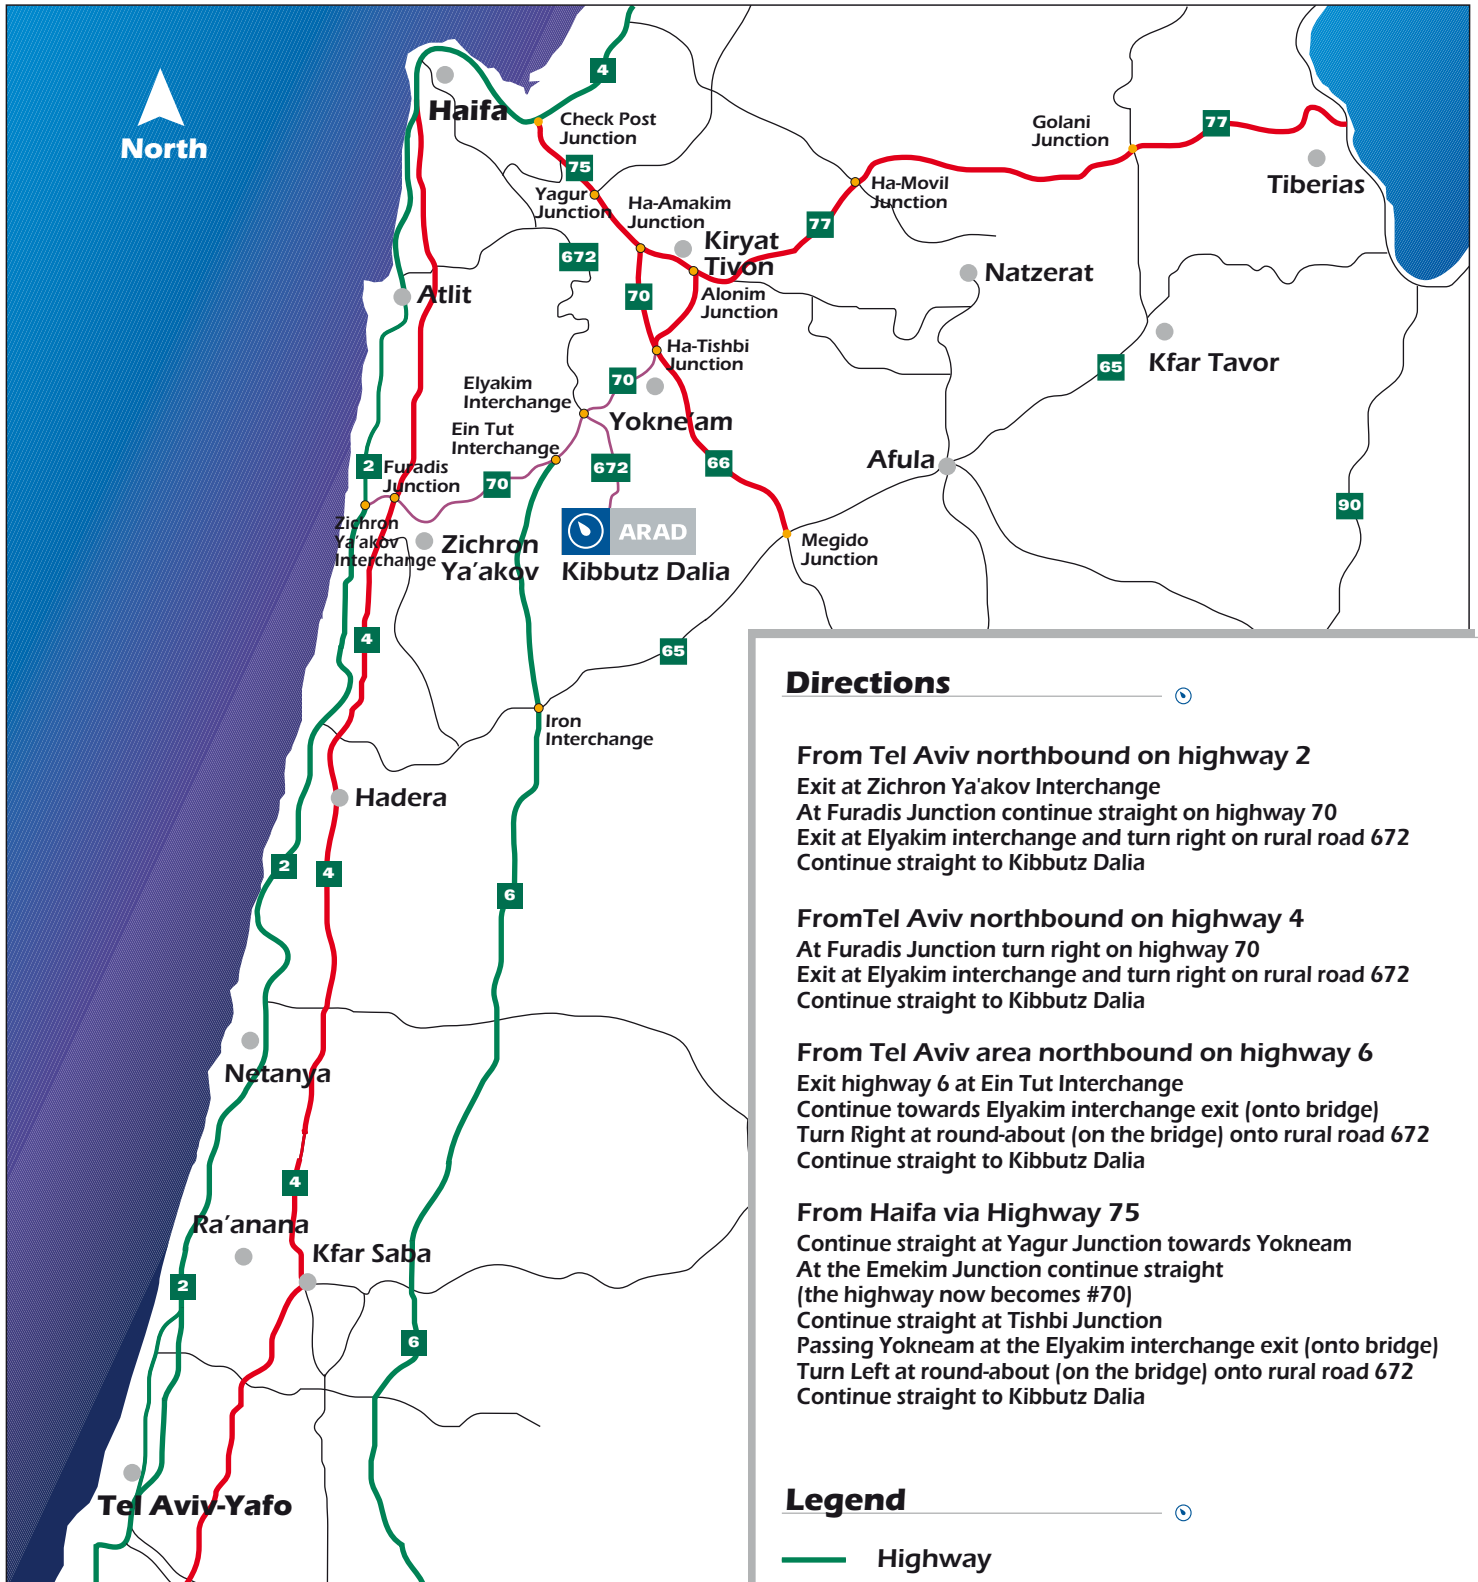

Road map to Arad Ltd

Directions

From Tel Aviv northbound on highway 2

Exit at Zichron Ya'akov Interchange
 At Furadis Junction continue straight on highway 70
 Exit at Elyakim interchange and turn right on rural road 672
 Continue straight to Kibbutz Dalia

From Tel Aviv northbound on highway 4

At Furadis Junction turn right on highway 70
 Exit at Elyakim interchange and turn right on rural road 672
 Continue straight to Kibbutz Dalia

From Tel Aviv area northbound on highway 6

Continue straight at Yagur Junction towards Yokneam
 At the Emekim Junction continue straight
 (the highway now becomes #70)
 Continue straight at Tishbi Junction
 Passing Yokneam at the Elyakim interchange exit (onto bridge)
 Turn Left at round-about (on the bridge) onto rural road 672
 Continue straight to Kibbutz Dalia

Legend

- Highway
- National road
- Arrival road to Arad Dalia
- Regional road
- 6 No. road
- City
- Junction / Interchange